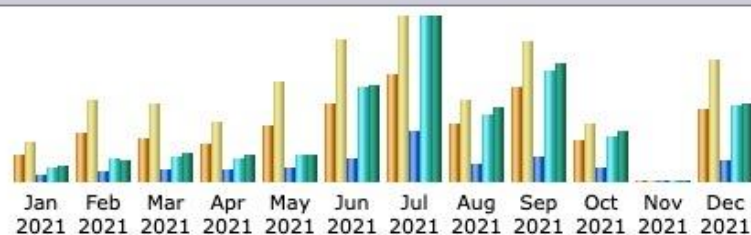

Statistiche di utilizzo dei servizi in rete

Anno di riferimento:

2021

Sito web: Portale dei servizi online

<https://studenti.ersupalermo.it/>

Analizzatore utilizzato:

<http://www.awstats.org/>

Monthly history

Month	Unique visitors	Number of visits	Pages	Hits	Bandwidth
Jan 2021	10,276	14,718	154,231	333,363	3.12 GB
Feb 2021	18,259	31,303	259,513	560,708	4.62 GB
Mar 2021	16,628	29,766	304,676	602,660	5.90 GB
Apr 2021	14,221	22,372	282,278	550,396	5.68 GB
May 2021	21,224	38,044	326,669	636,295	5.49 GB
Jun 2021	29,988	54,109	535,258	2,257,781	20.35 GB
Jul 2021	40,669	62,894	1,221,832	3,928,704	35.05 GB
Aug 2021	21,798	30,997	435,295	1,611,424	15.95 GB
Sep 2021	35,945	53,338	581,359	2,653,866	25.01 GB
Oct 2021	15,823	21,794	323,701	1,065,466	10.74 GB
Nov 2021	0	0	0	0	0
Dec 2021	27,566	46,249	502,770	1,821,887	16.39 GB
Total	252,397	405,584	4,927,582	16,022,550	148.30 GB